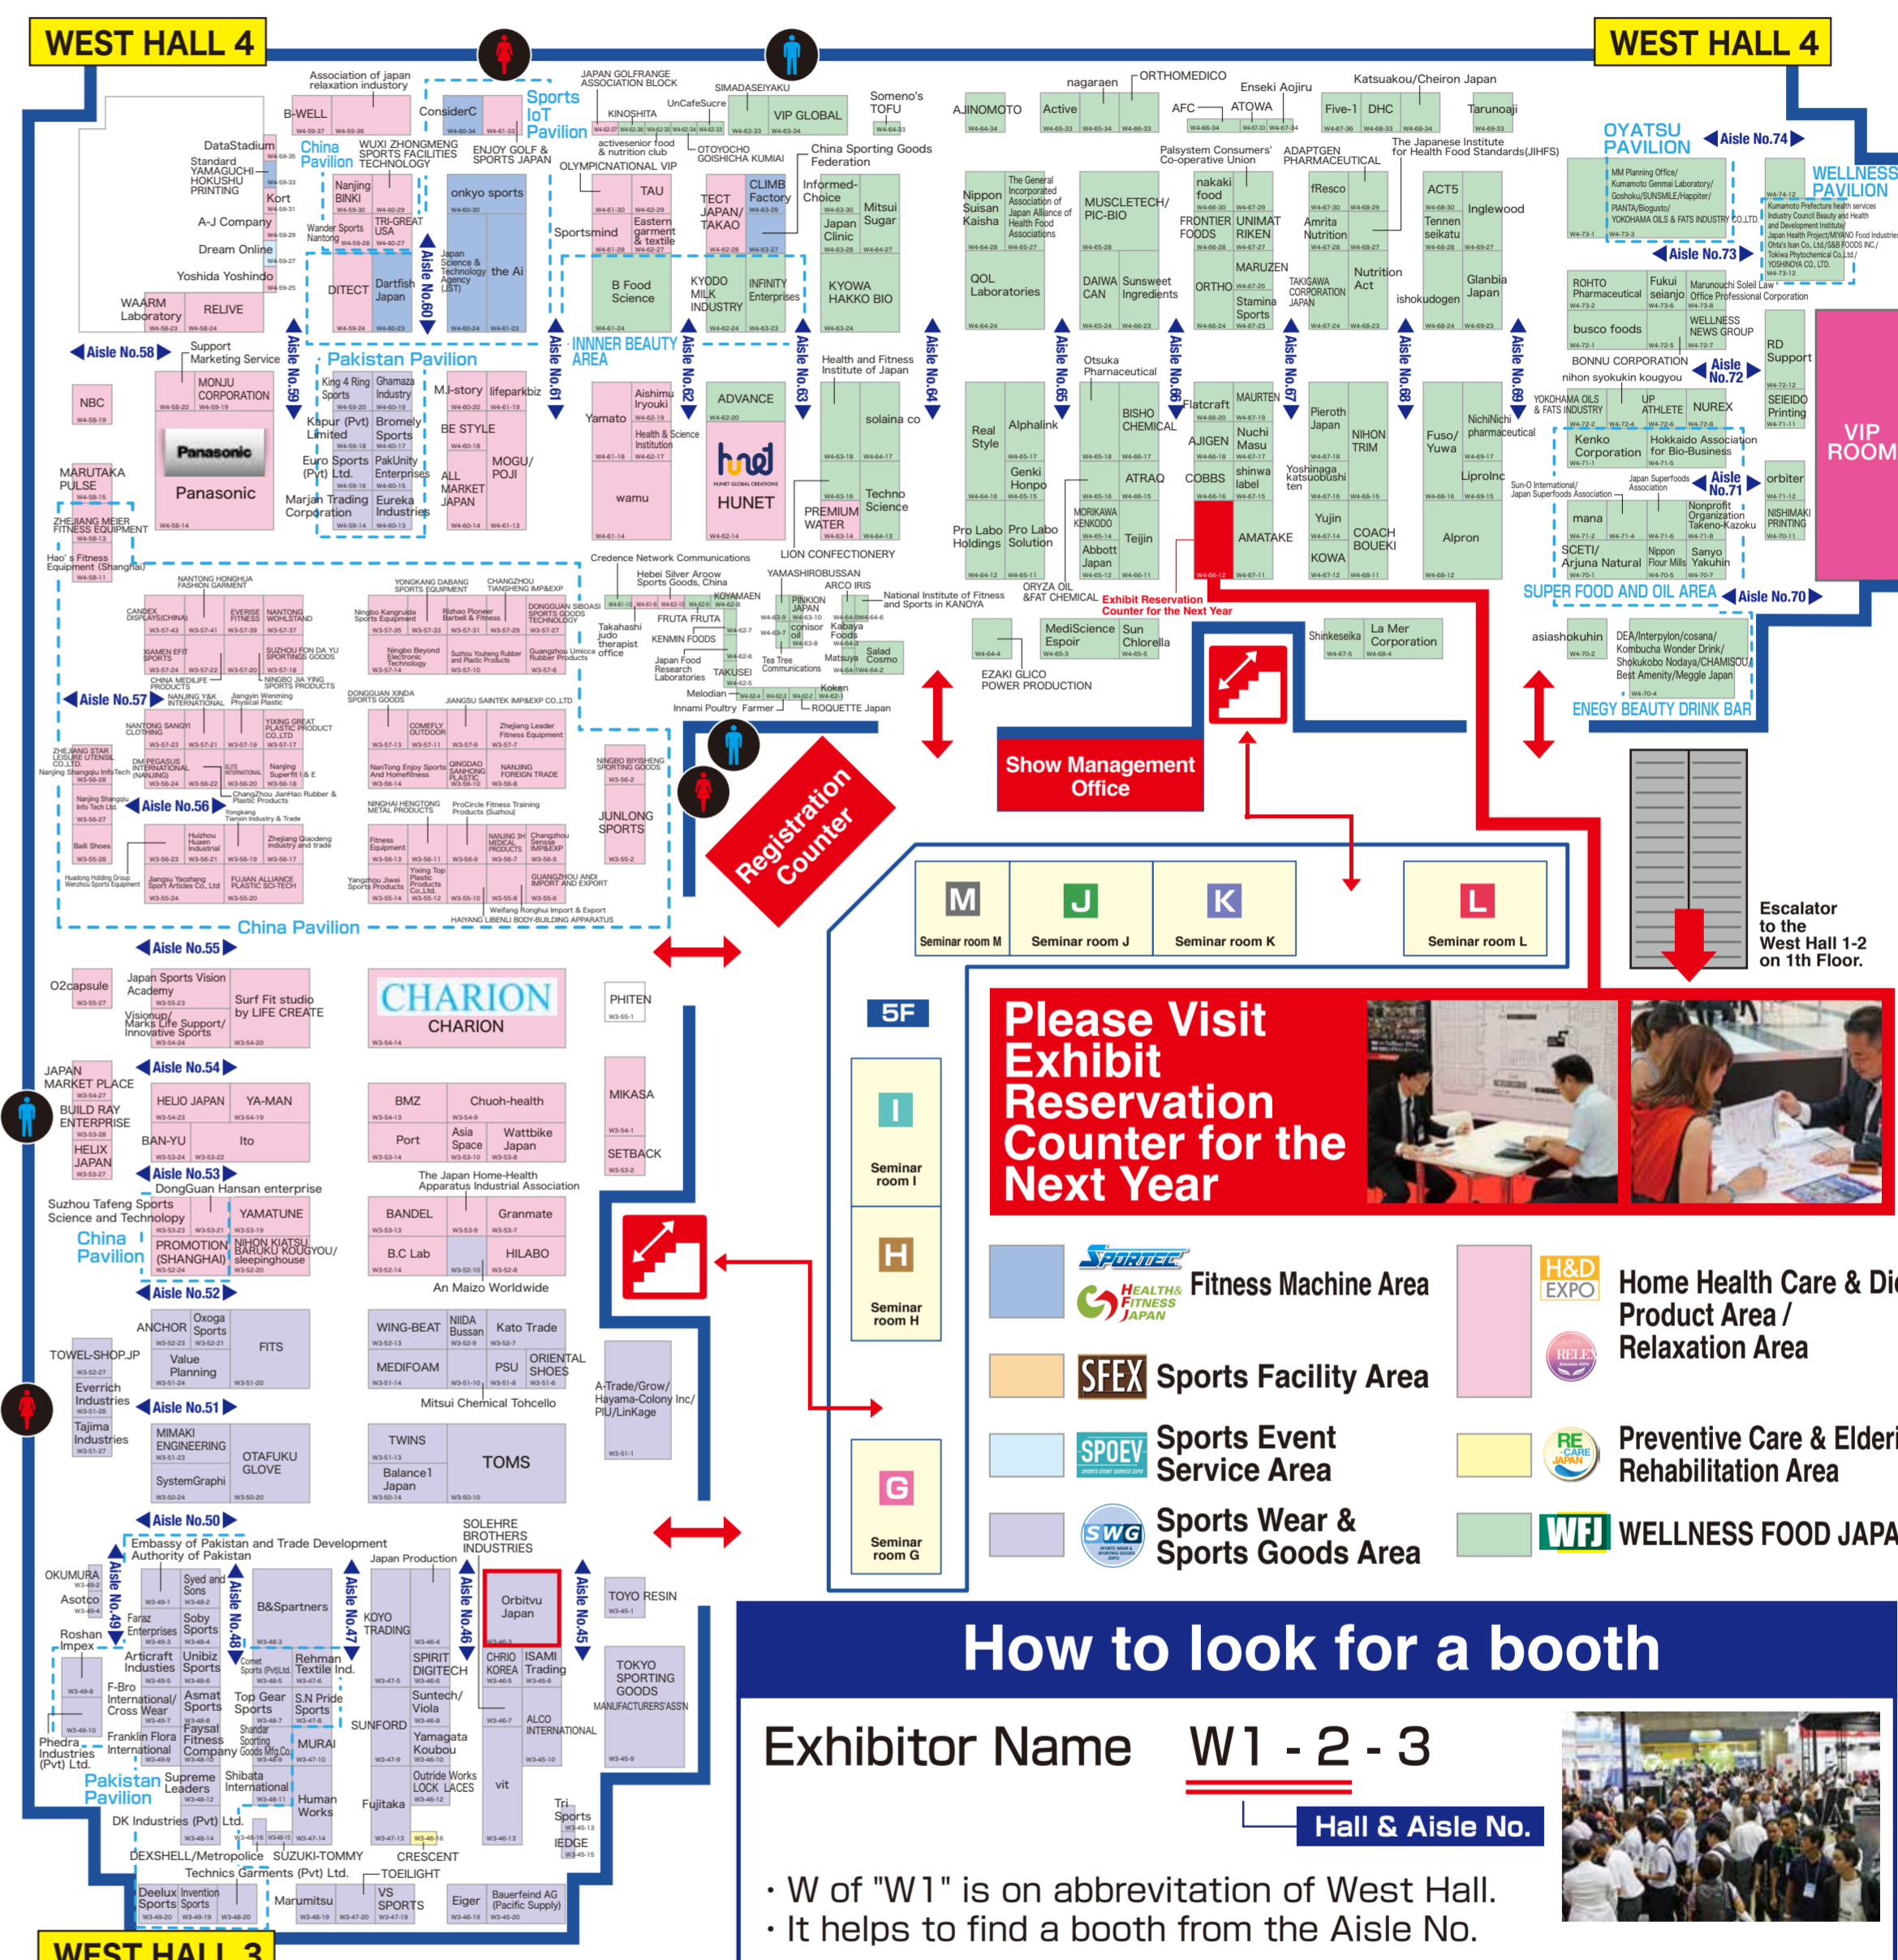

Largest exhibition of sports & fitness industry in Japan

SPORTTEC 2018

Specialized Trade Show of Supplement, Functional Food and Natural Food and Drink for Healthy Life

WFJ 3rd WELLNESS FOOD JAPAN

FLOOR PLAN

DATE JULY 25th [Wed.] - 27th [Fri], 2018
10am ~ 6pm (Last day will be close at 5pm)

VENUE TOKYO BIG SIGHT WEST HALL 1·2·3·4 + Atrium

WEST HALL 1·2 TOKYO BIG SIGHT 1th Floor

WEST HALL 3·4 TOKYO BIG SIGHT 4th Floor

Please Visit Exhibit Reservation Counter for the Next Year

Please Visit Exhibit Reservation Counter for the Next Year

How to look for a booth

Exhibitor Name **W1 - 2 - 3**
Hall & Aisle No.

- W of "W1" is an abbreviation of West Hall.
- It helps to find a booth from the Aisle No.

VENUE **TOKYO BIG SIGHT Aomi Exhibition Hall**

WFJ 3rd WELLNESS FOOD JAPAN

DATE **July 3th [Wed] - 5th [Fri] 2019**

VENUE **PACIFICO YOKOHAMA**

Seminar Rooms (Conference Tower)

The following seminars are held at the conference tower.