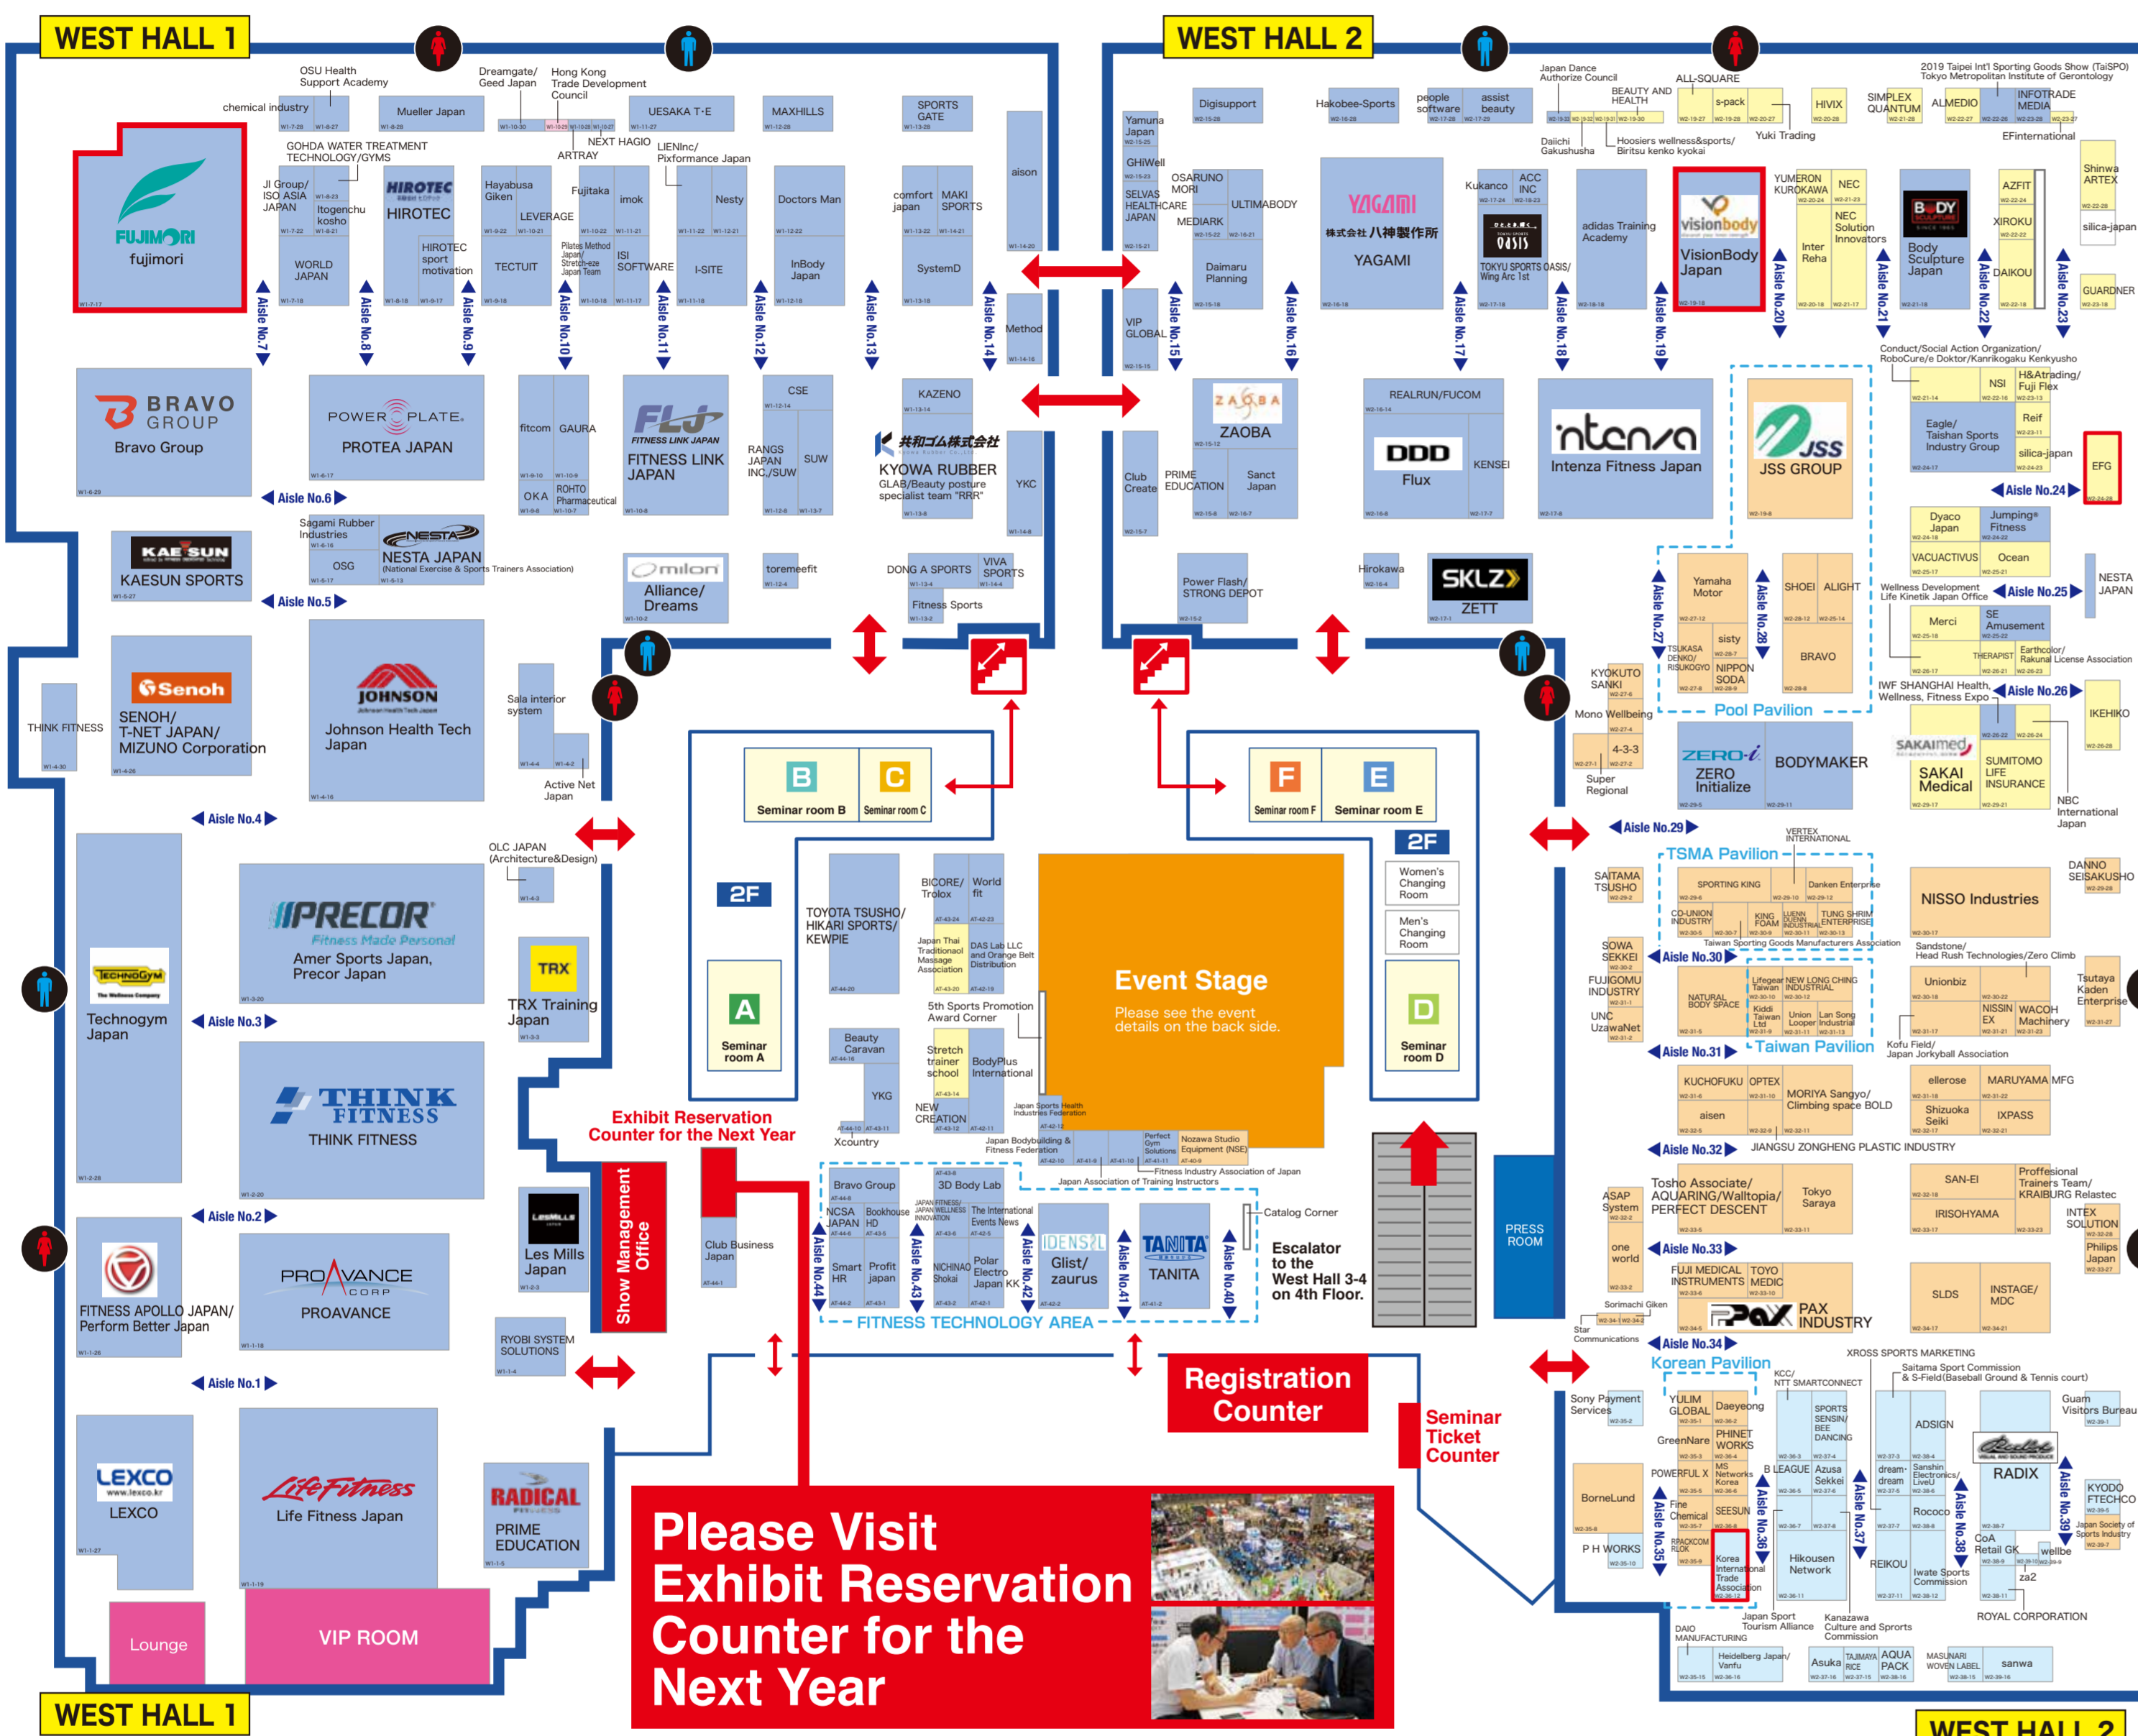

Largest exhibition of sports & fitness industry in Japan

SPORTTEC 2018

Specialized Trade Show of Supplement, Functional Food and Natural Food and Drink for Healthy Life

WFJ 3rd WELLNESS FOOD JAPAN

FLOOR PLAN

DATE JULY 25th [Wed.] - 27th [Fri], 2018
10am ~ 6pm (Last day will be close at 5pm)

VENUE TOKYO BIG SIGHT WEST HALL 1·2·3·4 + Atrium

WEST HALL 1·2 TOKYO BIG SIGHT 1th Floor